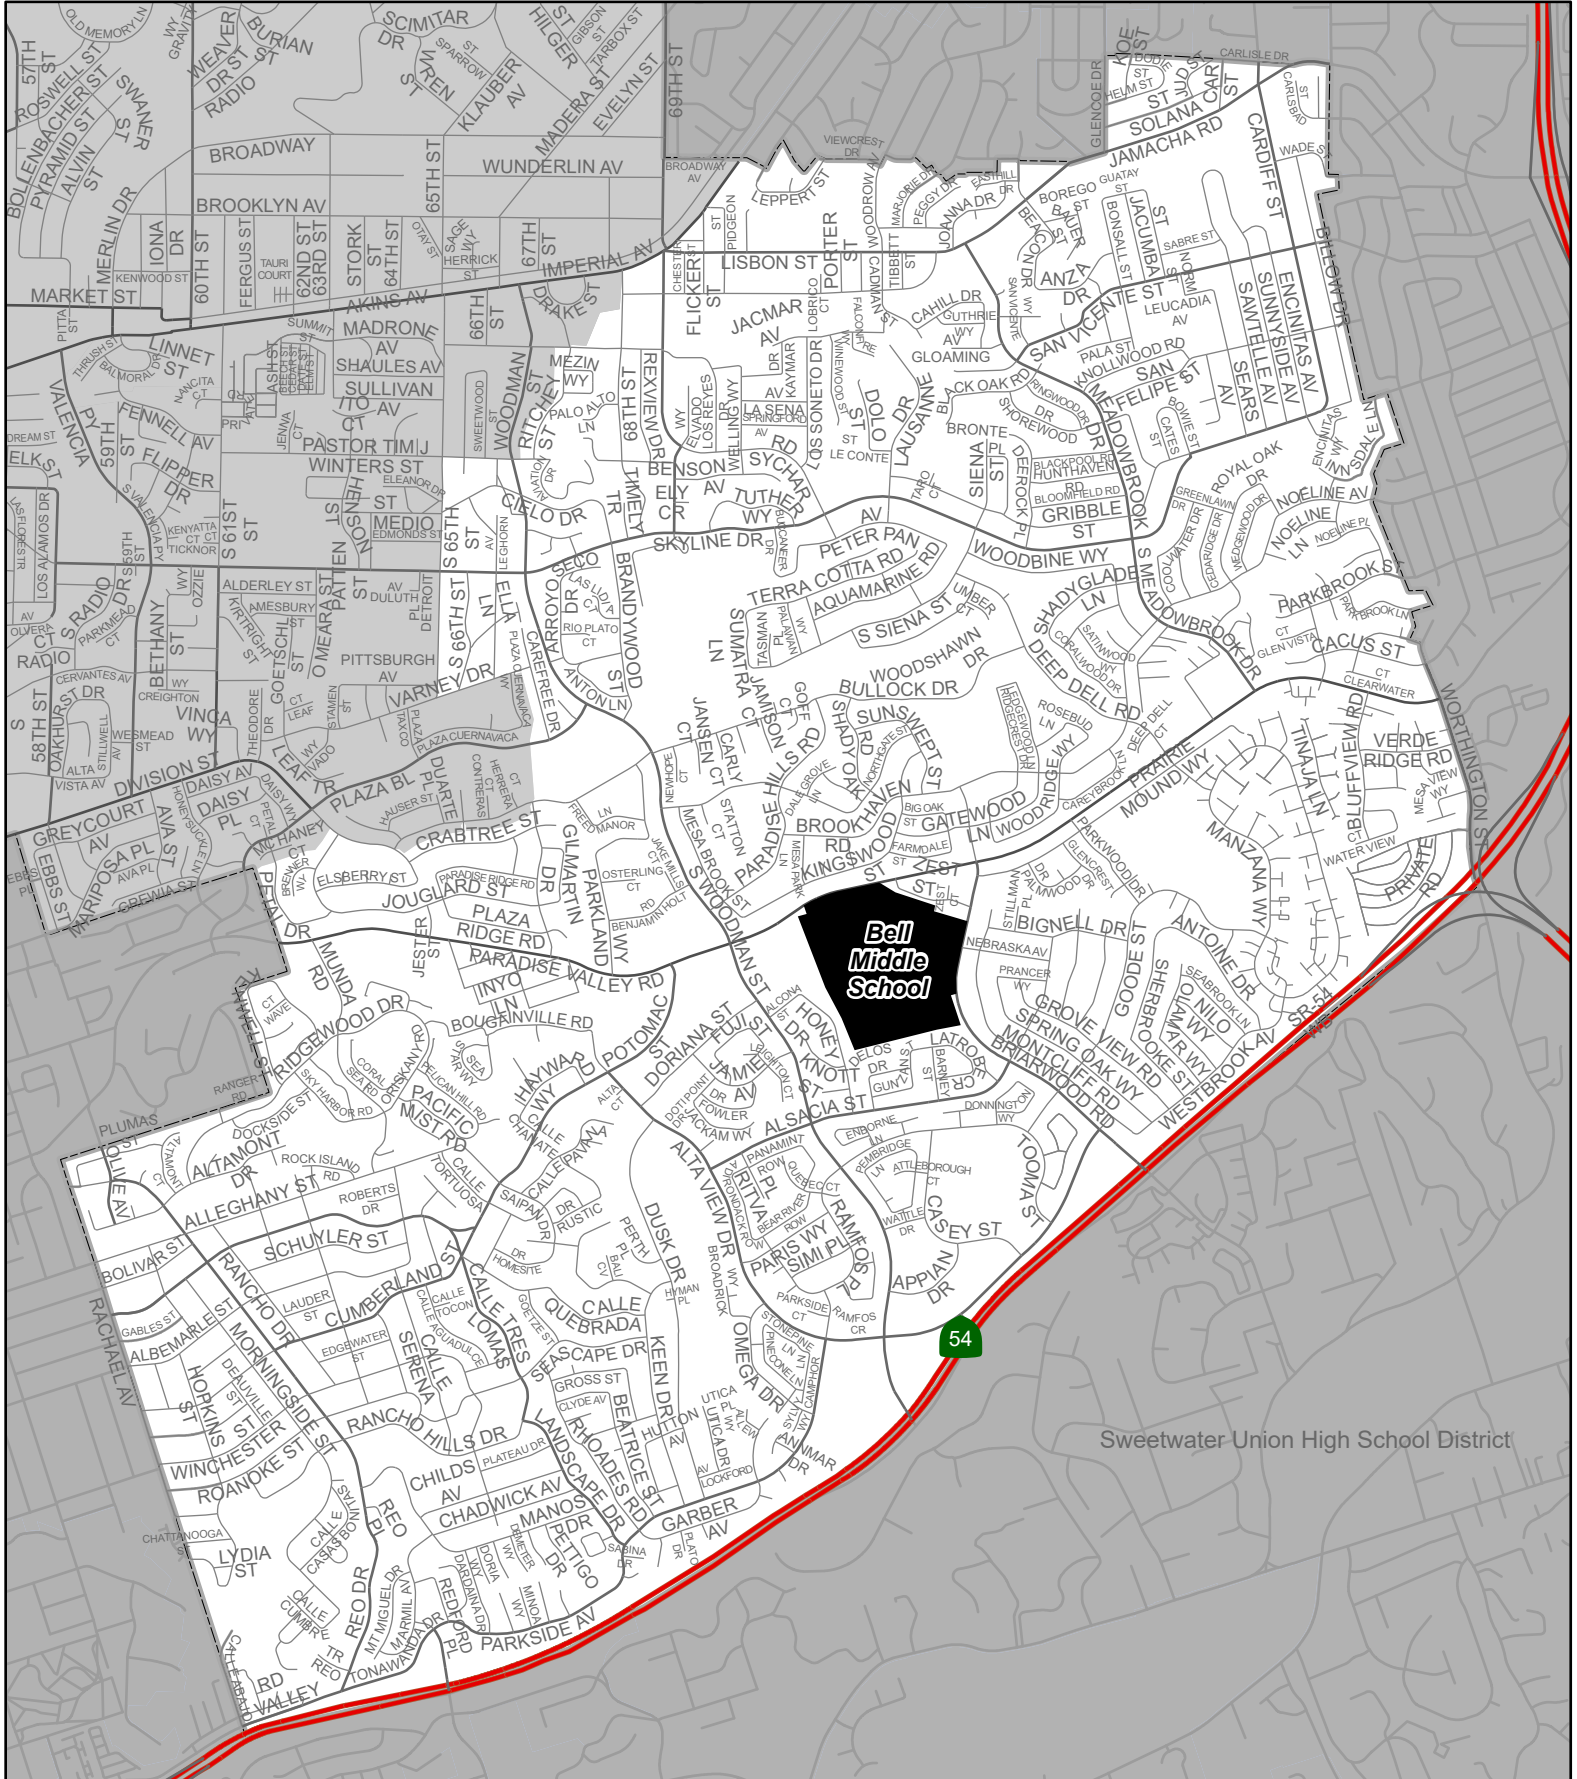

# Bell Middle School

620 Briarwood Road (619) 430-1000

## Attendance Area 2023-24

The white area is the school's boundary.  
The map reflects boundaries only for the year indicated. Boundaries are reviewed annually and subject to change.

Sweetwater Union High School District